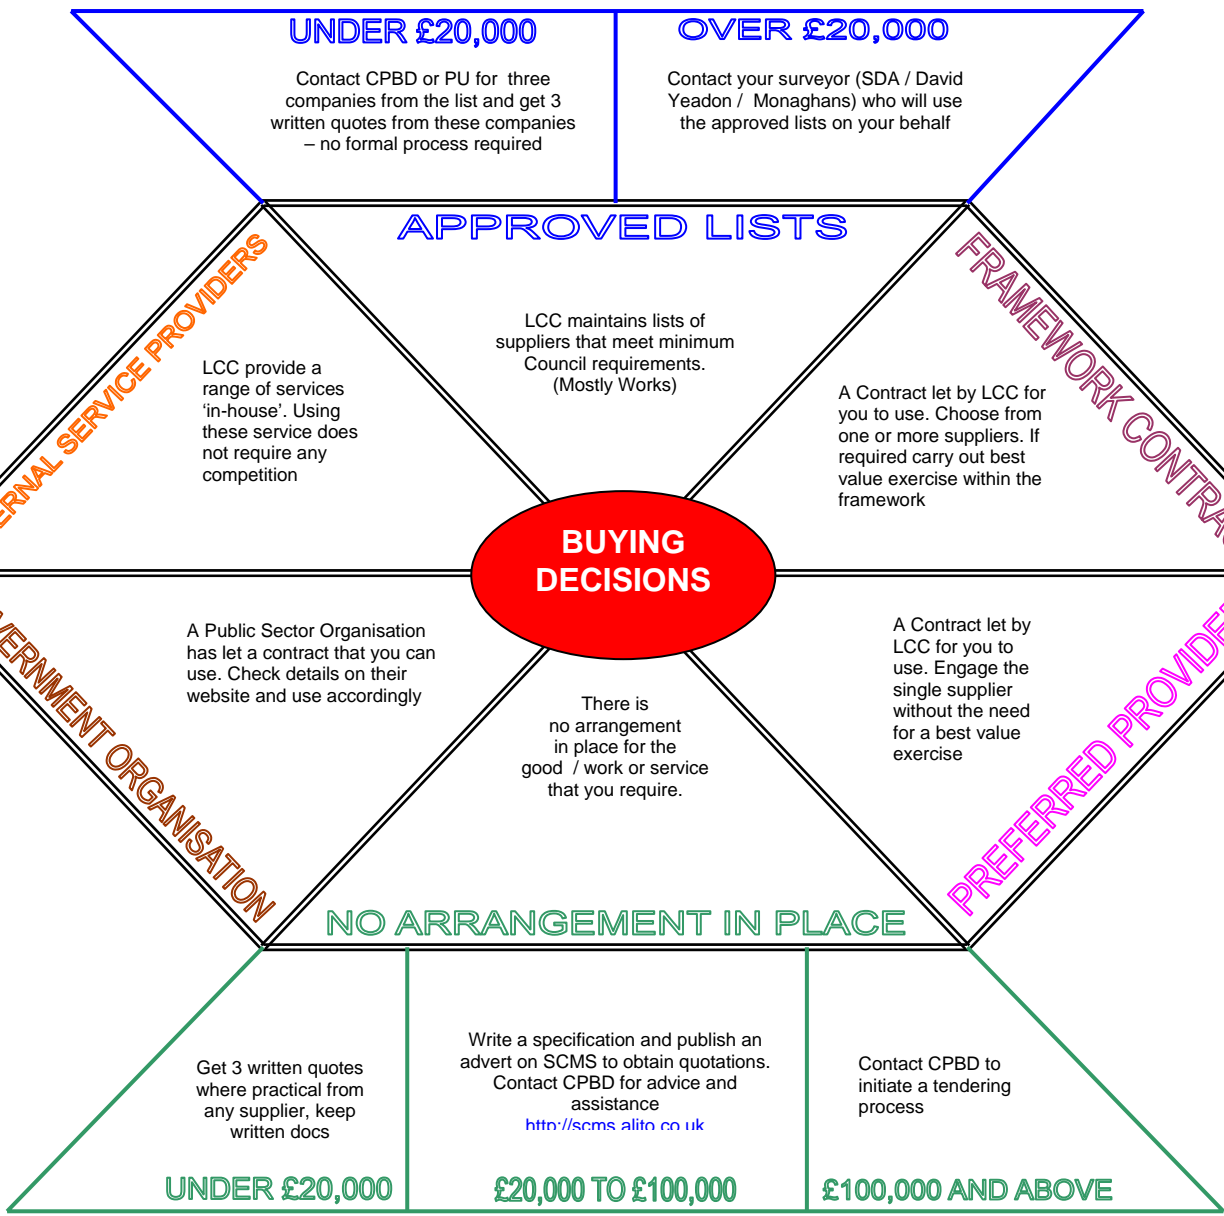

Procurement Decisions for Schools

Schools are strongly advised to use the services of a qualified surveyor for any 'works' procurement

LCC's traded offer to schools can be found on the Evolve website

www.evolveeeds.org.uk